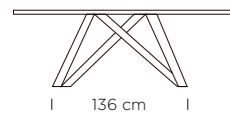

Materia Superallungabile

Super-extendable