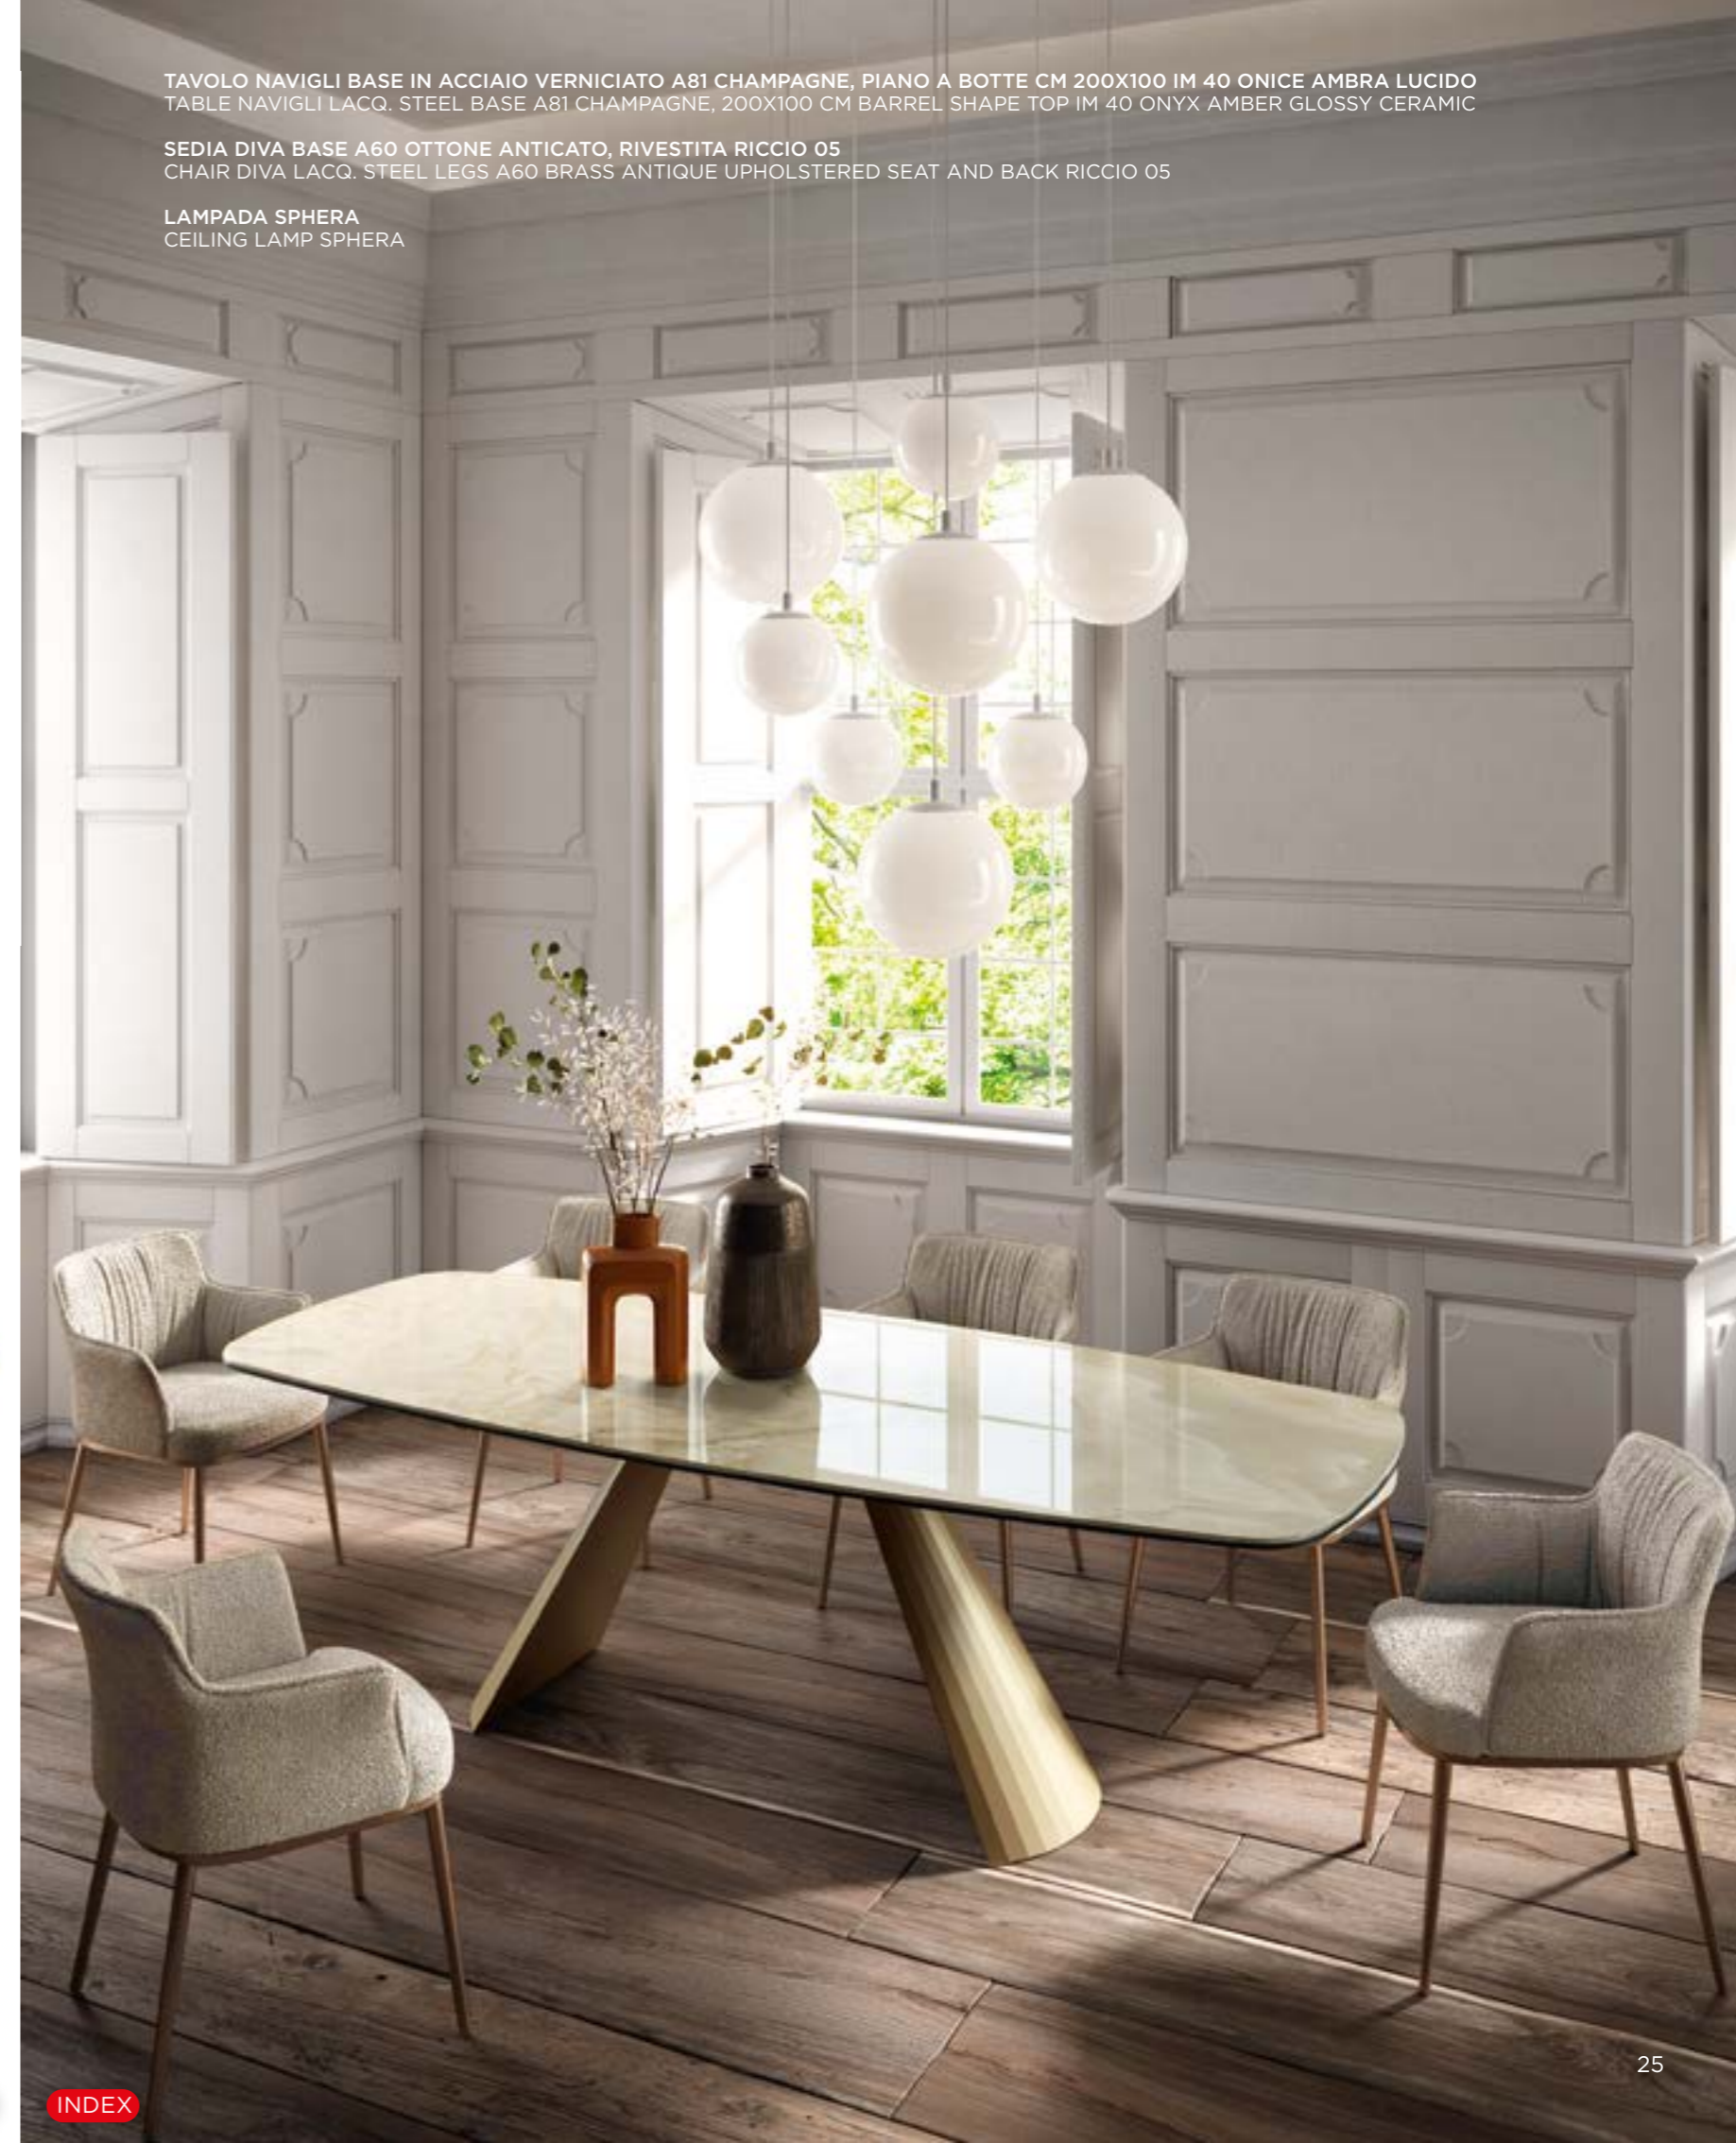

TAVOLO NAVIGLI BASE IN ACCIAIO VERNICIATO A81 CHAMPAGNE, PIANO A BOTTE CM 200X100 IM 40 ONICE AMBRA LUCIDO
TABLE NAVIGLI LACQ. STEEL BASE A81 CHAMPAGNE, 200X100 CM BARREL SHAPE TOP IM 40 ONYX AMBER GLOSSY CERAMIC

SEDIA DIVA BASE A60 OTTONE ANTICATO, RIVESTITA RICCIO 05
CHAIR DIVA LACQ. STEEL LEGS A60 BRASS ANTIQUE UPHOLSTERED SEAT AND BACK RICCIO 05

LAMPADA SPHERA
CEILING LAMP SPHERA