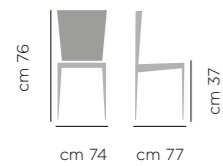

CHAIR NINA ART. 717
FULLY UPHOLSTERED LUNA 01

Poltrona Crea

DIMENSIONI / DIMENSIONS

ART. 800

Base
acciaio
laccata

Lacquered
Steel Legs

POLTRONA CREA ART. 800
BASE A8 NERO RIVESTIMENTO STANDARD B1 BIANCO

ARMCHAIR CREA ART. 800
UPHOLSTERED SEAT AND BACK BLOOM B1 WHITE, LACQ. STEEL LEGS A8 BLACK