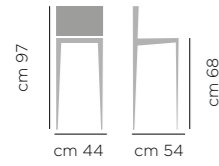

ART. 716.05

ART. 716.01

ART. 716.03

Sgabello Arianna

DIMENSIONI / DIMENSIONS

ART. 640.01

Base fissa
acciaio
laccata
Lacquered
Steel Legs

ART. 643.10