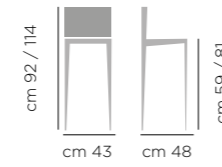

PRODOTTO DA ASSEMBLARE / SUPPLIED IN KIT

Sgabello Giulia

DIMENSIONI / DIMENSIONS

ART. 749.01
Base fissa
acciaio
laccata
Lacquered
Steel Legs

ART. 749.10
Base
acciaio
alzata gas
Gas Lift
Steel Base

SGABELLO GIULIA ART.749.10 RIVESTIMENTO V13 CORDA, BASE A91 CROMO
STOOL GIULIA ART.749.10 UPHOLSTERED SEAT AND BACK V13 ROPE, CHROME BASE A91 CHROME