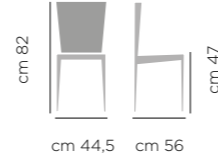

ART. 746.05
Base legno
frassino
Ash Wood
Legs

SEDIA VIOLA ART.747.05 RIVESTITA V13 CORDA, BASE LEGNO FIN.293 ROVERE NATURALE
CHAIR VIOLA ART.747.05 UPHOLSTERED SEAT AND BACK V13 ROPE, LACQ. ASH WOOD LEGS 293 NATURAL OAK