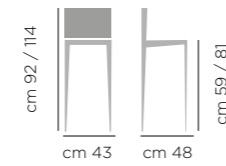

ART. 643.10
Base
acciaio
alzata gas
Gas Lift
Steel Base

**SGABELLO LELLA ART.643.01 BASE ACCIAIO
LACCATA A7 GRAFITE BLOOM B7 GRAFITE**
STOOL LELLA ART.643.01 UPHOLSTERED SEAT
AND BACK BLOOM B7 GRAPHITE, LACQ. STEEL LEGS A7 GRAPHITE

SGABELLO LELLA ART.643.10 BASE A91 CROMO BLOOM B7 GRAFITE
STOOL LELLA ART.643.10 UPHOLSTERED SEAT
AND BACK BLOOM B7 GRAPHITE, CHROMED BASE A91 CHROME

PRODOTTO DA ASSEMBLARE / SUPPLIED IN KIT