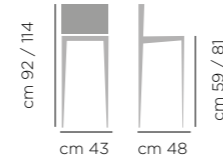

HOME

INDEX
SEDIE/CHAIRS

INDEX

Sgabello Viola

DIMENSIONI / DIMENSIONS

ART. 747.01
Base fissa
acciaio
laccata
Lacquered
Steel Legs

ART. 747.10
Base
acciaio
alzata gas
Gas Lift
Steel Base

SGABELLO VIOLA ART.747.10 RIVESTIMENTO V13 CORDA, BASE A91 CROMO
STOOL VIOLA ART.747.10 UPHOLSTERED SEAT AND BACK V13 ROPE, CHROMED BASE A91 CHROME