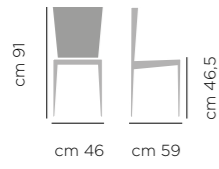

HOME

INDEX
SEDIE/CHAIRS

INDEX

Sgabello Viola

DIMENSIONI / DIMENSIONS

ART. 747.01
Base fissa
acciaio
laccata
Lacquered
Steel Legs

ART. 747.10
Base
acciaio
alzata gas
Gas Lift
Steel Base

SGABELLO VIOLA ART.747.10 RIVESTIMENTO V13 CORDA, BASE A91 CROMO
STOOL VIOLA ART.747.10 UPHOLSTERED SEAT AND BACK V13 ROPE, CHROMED BASE A91 CHROME

Alice

DIMENSIONI / DIMENSIONS

ART. 742.01
Base
acciaio
laccata
Lacquered
Steel Legs

SEDIA ALICE ART.742.01 RIVESTIMENTO LUNA 21, GAMBE ACCIAIO LACCATE A7 GRAFITE
CHAIR ALICE ART.742.01 UPHOLSTERED SEAT AND BACK LUNA 21, LACQ. STEEL LEGS A7 GRAPHITE