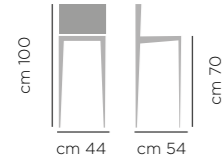

HOME

INDEX
SEDIE/CHAIRS

INDEX

Sgabello Viola

DIMENSIONI / DIMENSIONS

ART. 747.01
Base fissa
acciaio
laccata
Lacquered
Steel Legs

ART. 747.10
Base
acciaio
alzata gas
Gas Lift
Steel Base

SGABELLO VIOLA ART.747.10 RIVESTIMENTO V13 CORDA, BASE A91 CROMO
STOOL VIOLA ART.747.10 UPHOLSTERED SEAT AND BACK V13 ROPE, CHROMED BASE A91 CHROME