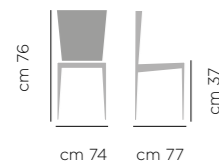

CHAIR NINA ART. 717
FULLY UPHOLSTERED LUNA 01

Poltrona Crea

DIMENSIONI / DIMENSIONS

ART. 800

Base
acciaio
laccata

Lacquered
Steel Legs

POLTRONA CREA ART. 800
BASE A8 NERO RIVESTIMENTO STANDARD B1 BIANCO

ARMCHAIR CREA ART. 800
UPHOLSTERED SEAT AND BACK BLOOM B1 WHITE, LACQ. STEEL LEGS A8 BLACK