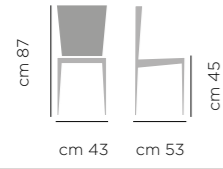

CHAIR ZOE ART. 544
LACQ. ASH WOOD FRAME AND VENEERED OAK SEAT AND BACK 241 WHITE ASH

Planet

DIMENSIONI / DIMENSIONS

ART. 590

SEDIA PLANET ART. 590
POLICARBONATO 29 TRASPARENTE

CHAIR PLANET ART. 590
POLYCARBONATE 29 TRANSPARENT