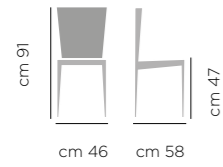

Moon

DIMENSIONI / DIMENSIONS

ART. 730
Base
acciaio
rivestita
Upholstered
Steel Legs

SEDIA MOON ART.730 COMPLETAMENTE RIVESTITA PRATIKO PK 803
CHAIR MOON ART.730 FULLY UPHOLSTERED PRATIKO PK 803